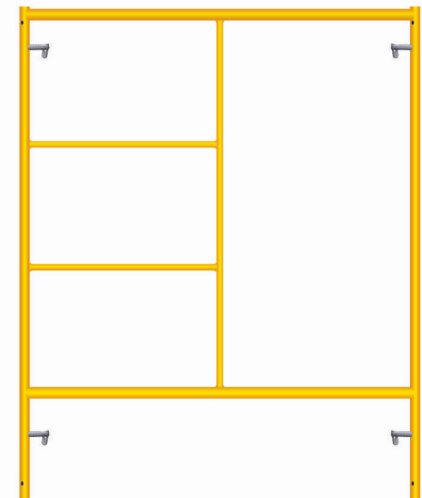

FRAME SYSTEM has been specially designed for fast and easy assembly by unskilled operators, coupled with the minimum of supervision. The Basic system comprises of a small number of components which fit together with the minimum effort to form a firm and stable structure. Each frame incorporates quick action lock fittings for the attachment of the horizontal and diagonal members.

WALK THROUGH FRAME

Product Code	Description	Size	Weight
		Feet	Lbs
FR-WT-W5H64V-PC	Walk Thru Frame	5' X 6'-4"	49.00

CROSS BRACE

Product Code	Description	Size	Weight
		Feet	Lbs
FR-CB-L8S4-H	Cross Brace	8' X 4'	14.50

MASON FRAME

Product Code	Description	Size	Weight
		Feet	Lbs
FR-MS-W5H5V-PC	Mason Frame	5' X 5'	37.00
FR-MS-W5H64V-PC	Mason Frame	5' X 6'-4"	43.00