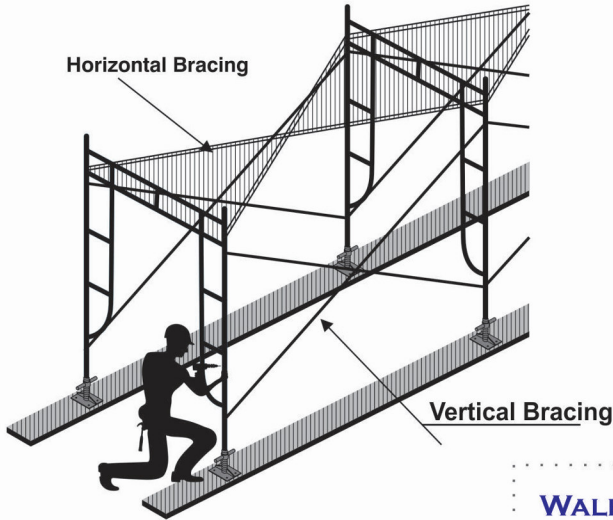

FRAME SYSTEM has been specially designed for fast and easy assembly by unskilled operators, coupled with the minimum of supervision. The Basic system comprises of a small number of components which fit together with the minimum effort to form a firm and stable structure. Each frame incorporates quick action lock fittings for the attachment of the horizontal and diagonal members.

WALK THROUGH FRAME

Product Code	Description	Size	Weight
		Feet	Lbs
FR-WT-W5H64V-PC	Walk Thru Frame	5' X 6'-4"	49.00

CROSS BRACE

Product Code	Description	Size	Weight
		Feet	Lbs
FR-CB-L8S4-H	Cross Brace	8' X 4'	14.50