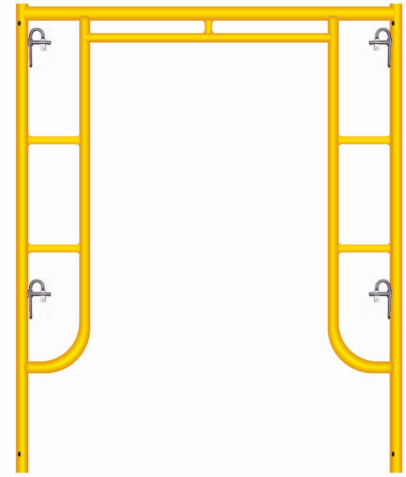

FRAME SYSTEM has been specially designed for fast and easy assembly by unskilled operators, coupled with the minimum of supervision. The Basic system comprises of a small number of components which fit together with the minimum effort to form a firm and stable structure. Each frame incorporates quick action lock fittings for the attachment of the horizontal and diagonal members.

WALK THROUGH FRAME

Product Code	Description	Size	Weight
		Feet	Lbs
FR-WT-W5H64V-PC	Walk Thru Frame	5' X 6'-4"	49.00

CROSS BRACE

Product Code	Description	Size	Weight
		Feet	Lbs
FR-CB-L8S4-H	Cross Brace	8' X 4'	14.50

MASON FRAME

Product Code	Description	Size	Weight
		Feet	Lbs
FR-MS-W5H5V-PC	Mason Frame	5' X 5'	37.00
FR-MS-W5H64V-PC	Mason Frame	5' X 6'-4"	43.00